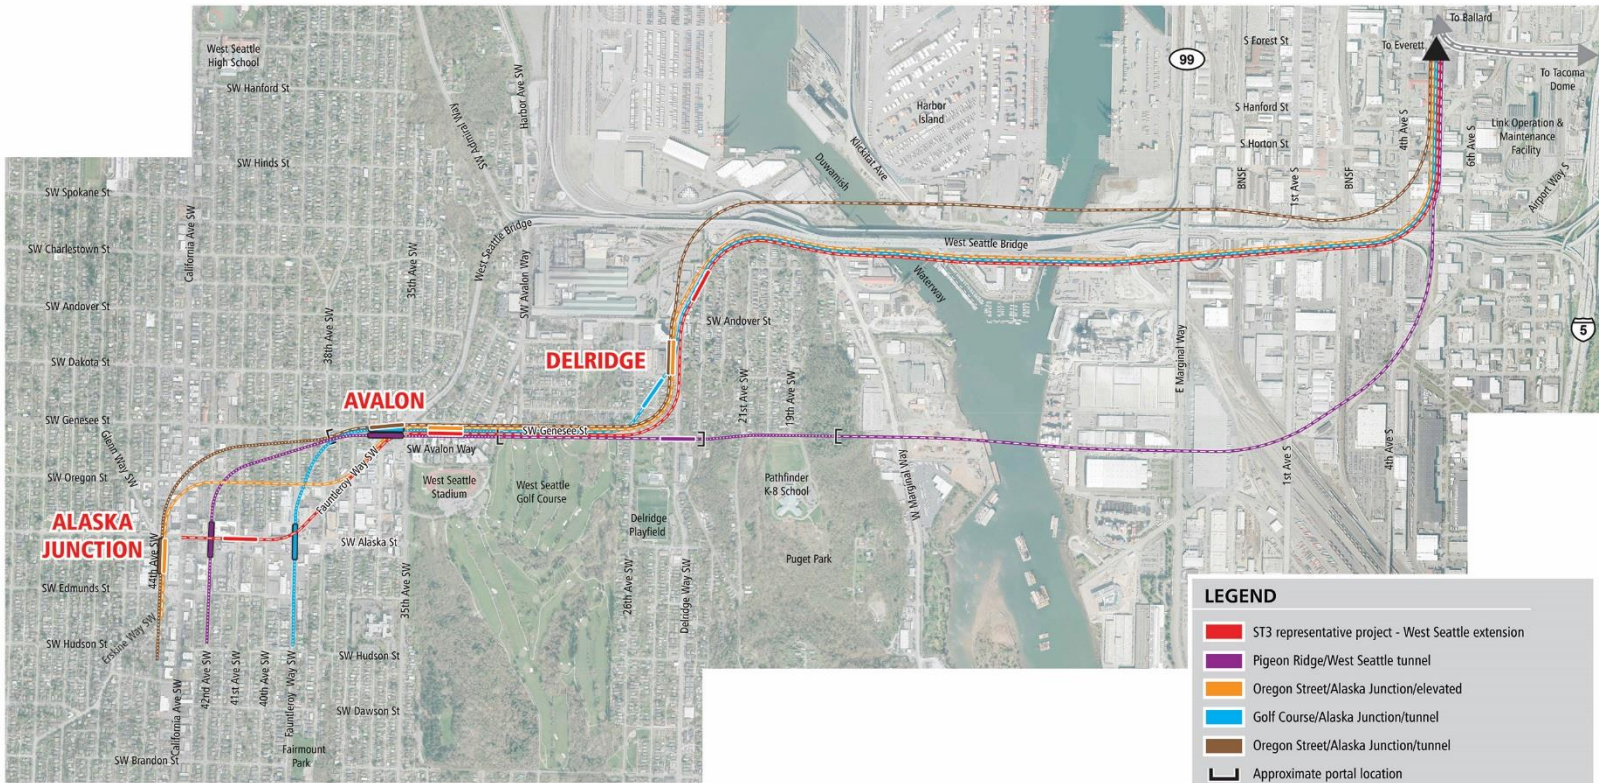

KEY MAP

- West Seattle extension/Station area
- Ballard extension/Station area

LEGEND

- ST3 representative project - West Seattle extension
- Pigeon Ridge/West Seattle tunnel
- Oregon Street/Alaska Junction/elevated
- Golf Course/Alaska Junction/tunnel
- Oregon Street/Alaska Junction/tunnel
- Approximate portal location
- Elevated
- Tunnel
- Elevated station
- Tunnel station

West Seattle / Duwamish

Level 2 alternatives